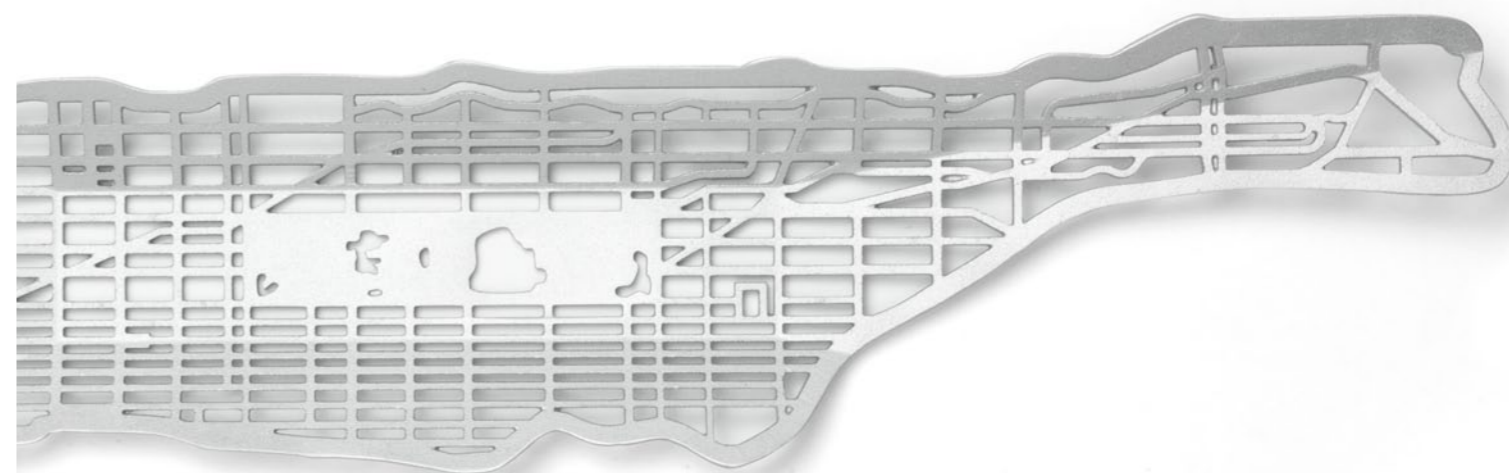

METROBOWL

MB 90.00/01/02/03, MB 91.00

MODELS

Amsterdam/ New York

MATERIAL

Coated aluminum

CONCEPT

Worlds finest and major metropolises on scale: literally and figuratively

DIMENSIONS

48 x 35 x 8 (l x w x h) cm

WEIGHT

0,8 kg

COLOURS

Aluminum
Dark grey
White
Gold

CARE INSTRUCTIONS

Use handwarm water and a mild detergent to clean

RETAIL PRICE

€215,-