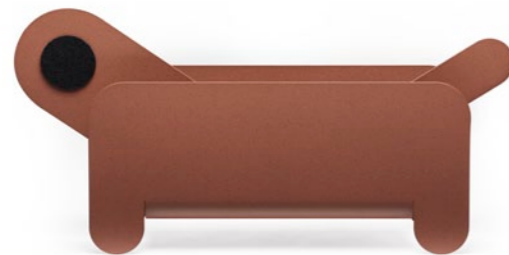

FURNITURE

PAPER PET