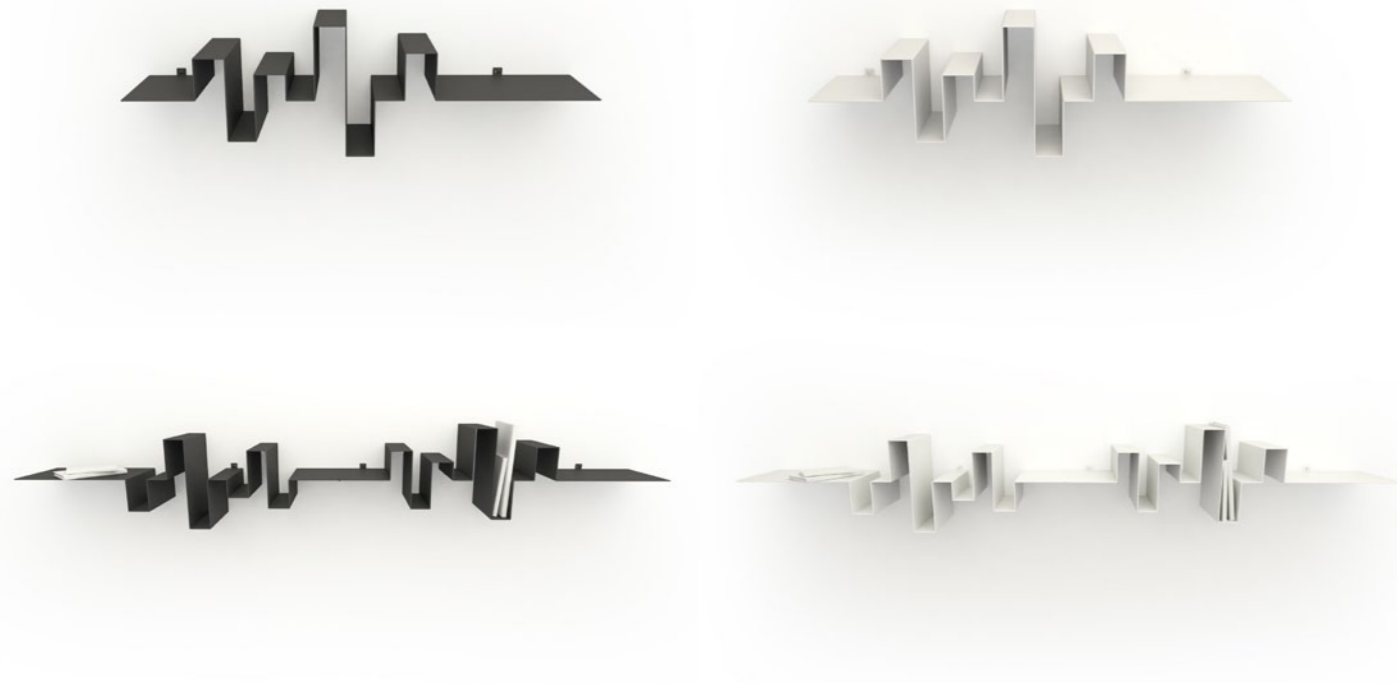

STORYLINES

ST 10.01/02, ST 20.01/02

MODELS

Single/Double

MATERIAL

Powder coated steel

CONCEPT

Storytelling translated into
a storage function