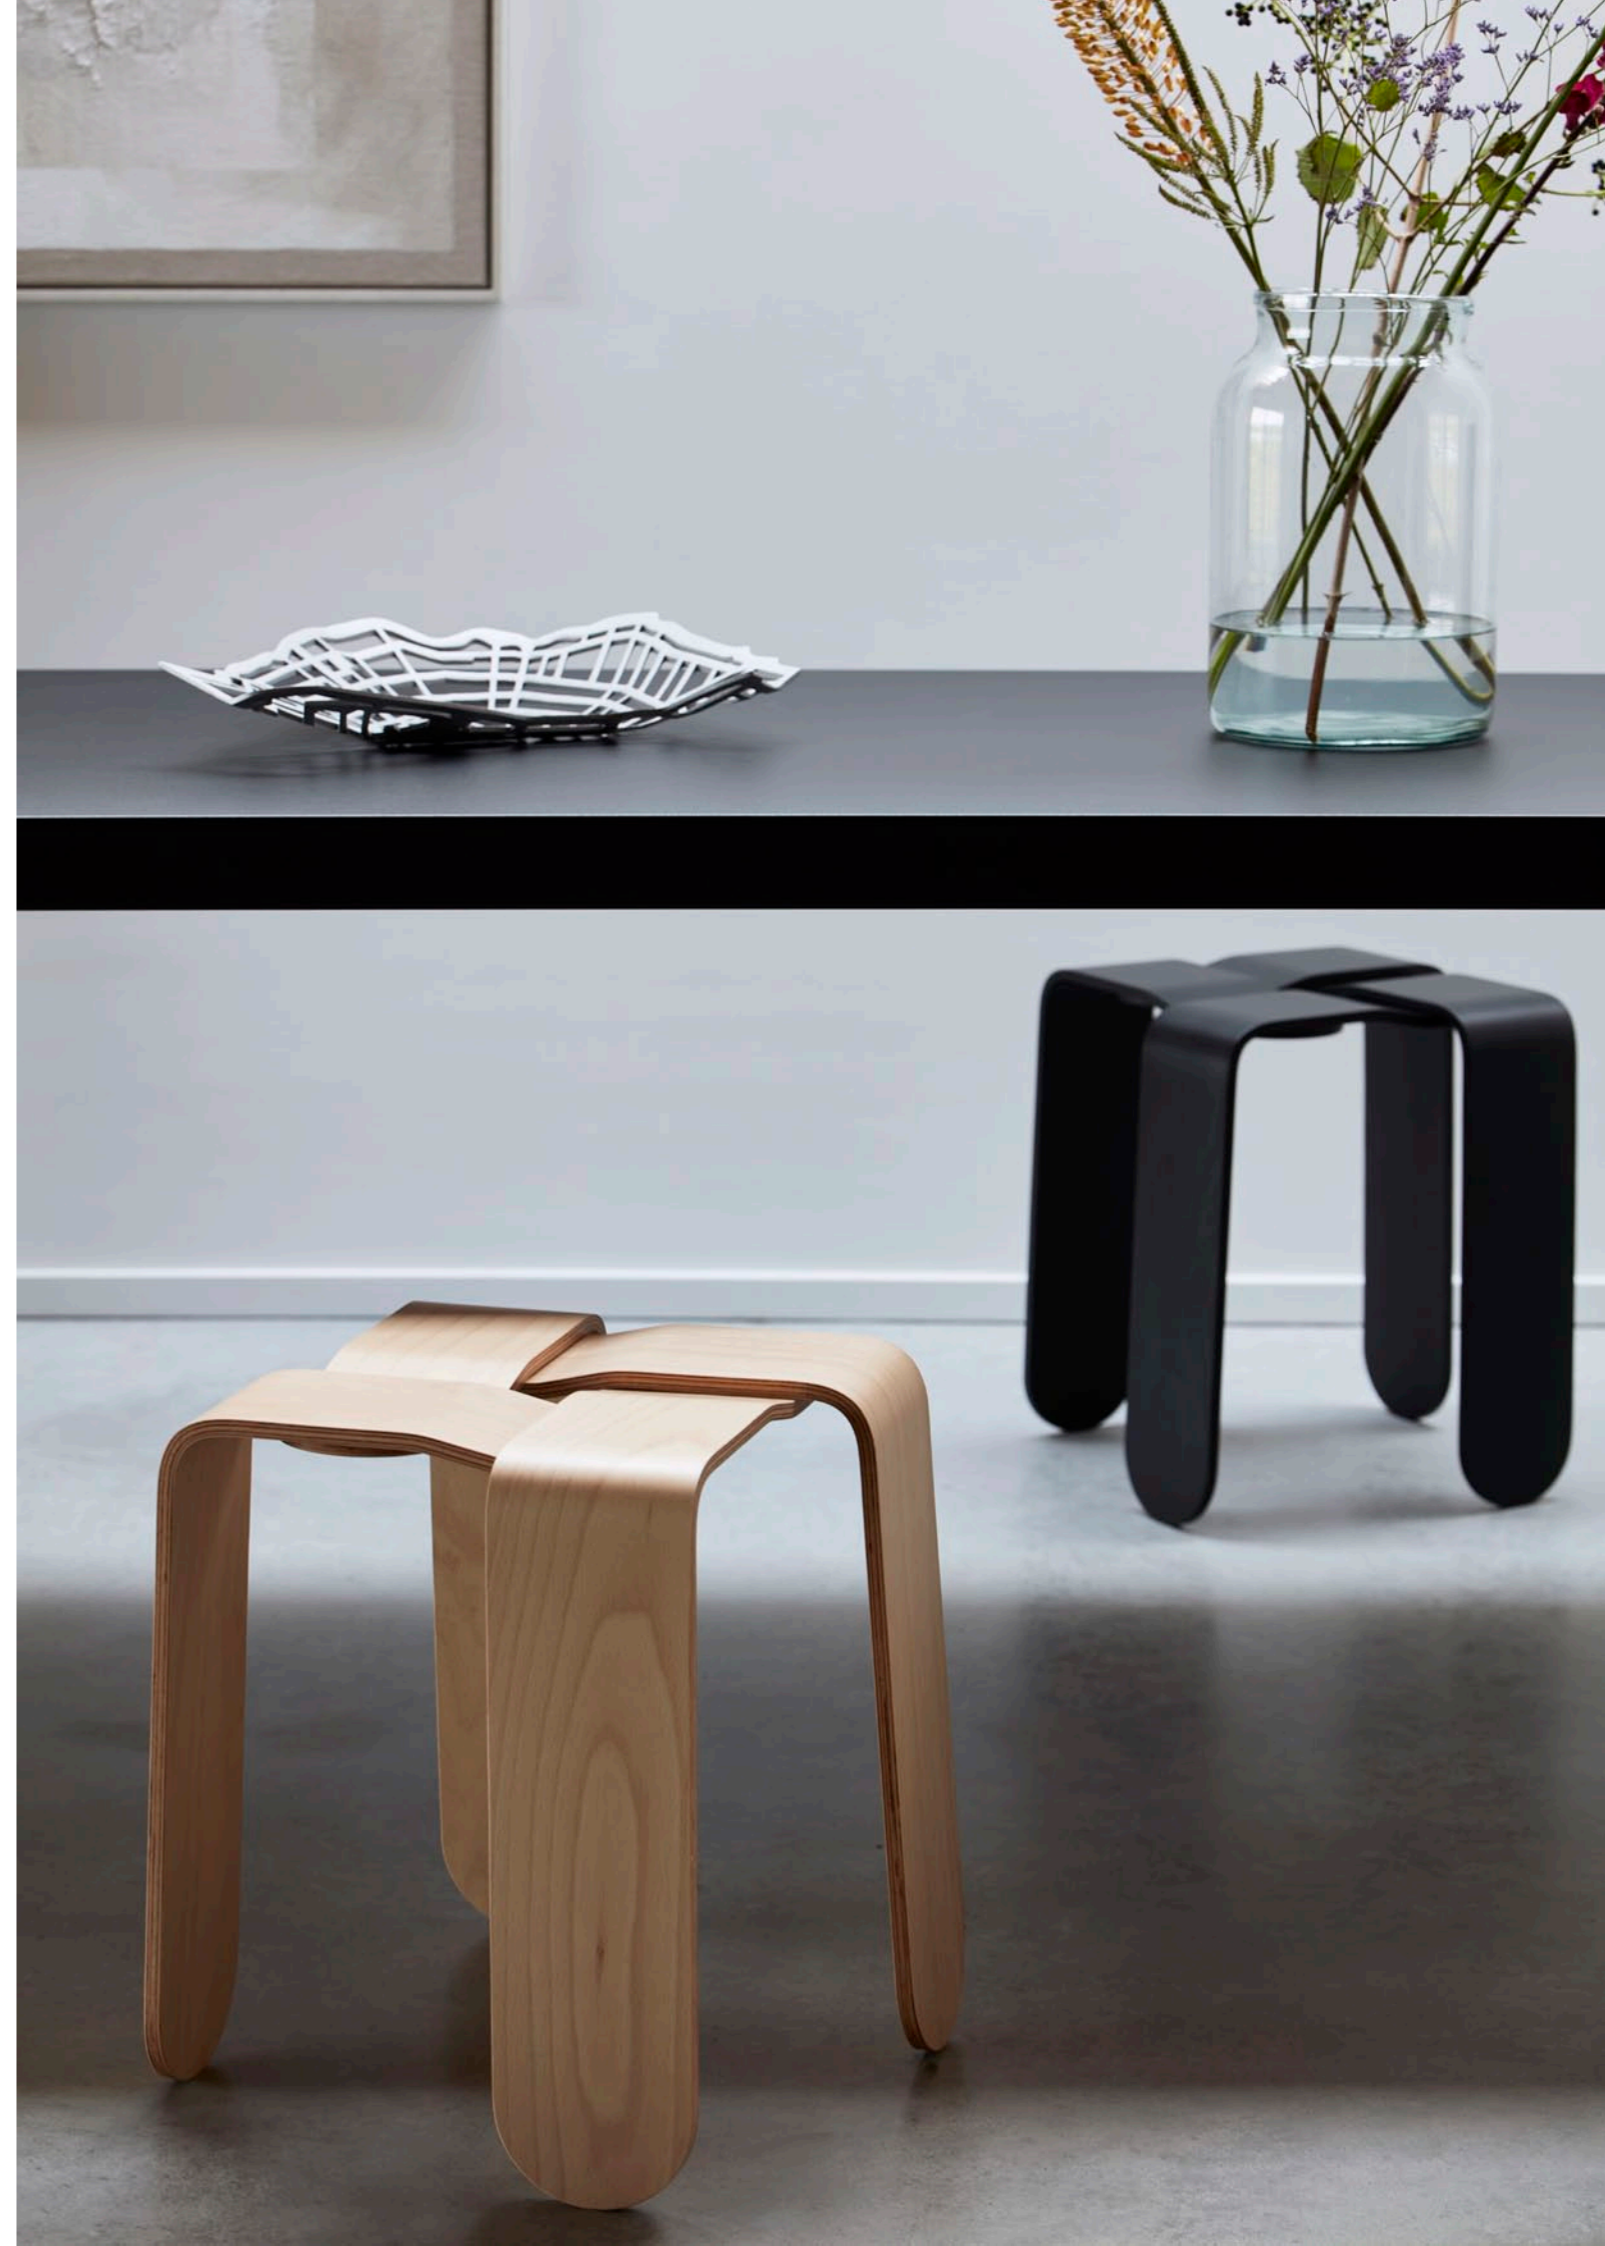

Beech wood, clear matt varnished

DIMENSIONS

45 x 43 x 43 (l x w x h) cm

WEIGHT

3,7 kg

CARE INSTRUCTIONS

Use handwarm water and a mild detergent to clean

FURNITURE