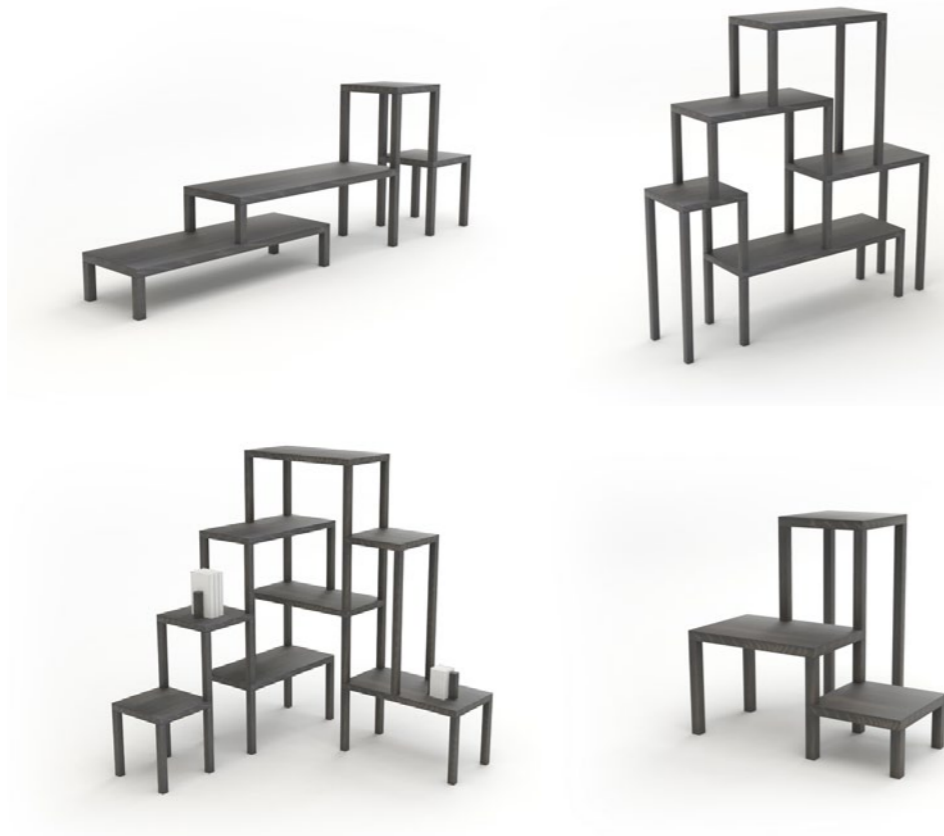

CARE INSTRUCTIONS

Vacuum frequently, at half power where appropriate

RETAIL PRICE

€3.999,00

FURNITURE

LONġLEĠS

LL 60.00, LL 61.00, LL 62.00, LL 63.00

MODELS