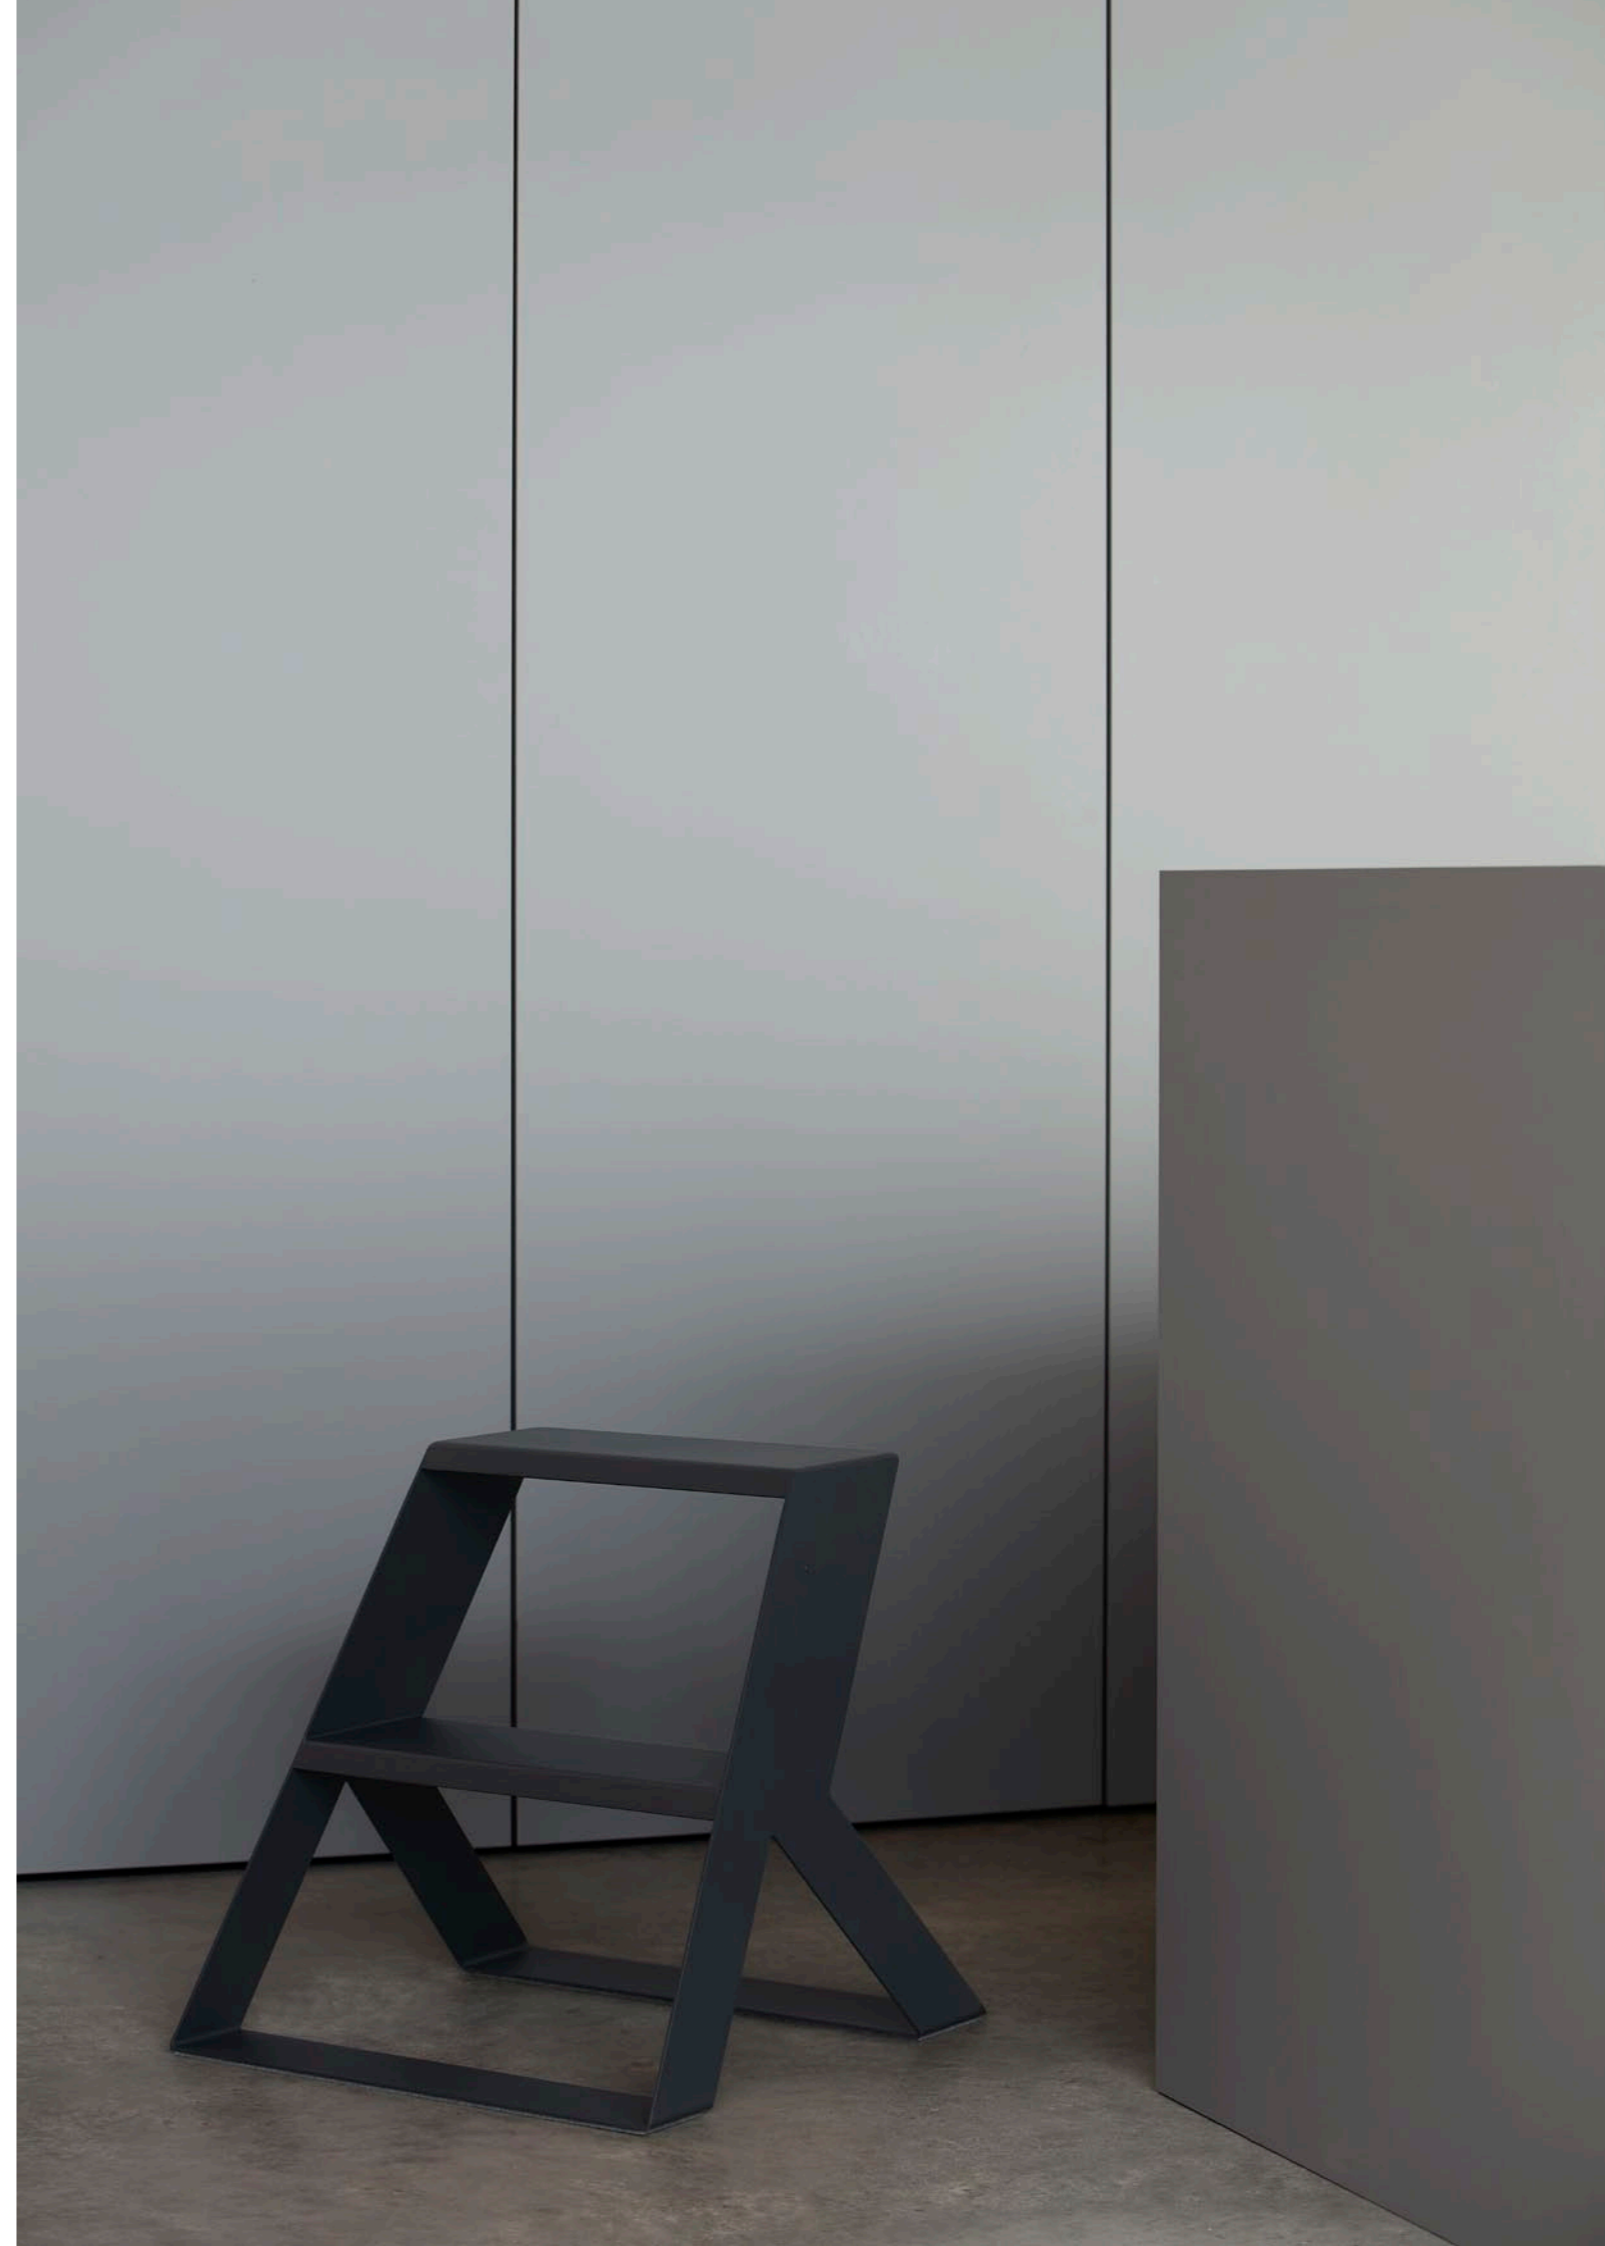

CARE INSTRUCTIONS

Use handwarm water and a mild detergent to clean