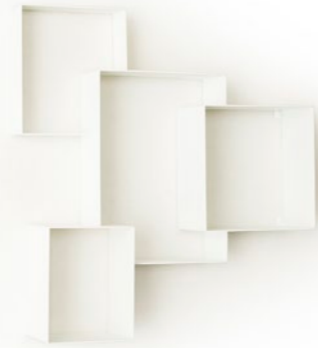

FURNITURE

CLOUD CABINET